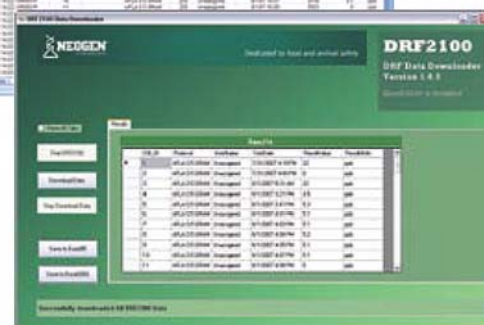

The Next Generation of Direct Read Fluorometer

NEOGEN 最新一代螢光光度計

Cat: 9360

Spring-loaded doors

Onboard printer

- Fast
- Quiet
- On/Off

8 line display

- Custom protocols
- User name
- Sample I.D.
- Easy to use

Smaller Footprint

- Smaller and lighter than competitors' fluorometers
- Easy, step-by-step, on-screen instructions
- Onboard printer easily turned on or off

Neogen's Fluorometer

Competitor's Fluorometer

DRF Downloader Software

- Simply exports to Microsoft Excel
- Updates are available via e-mail, Internet download, or CD

NEOGEN總代理

TPM台灣現用股份有限公司

www.tpm-tpm.com.tw

TEL: 02-2796 8854 FAX:02-2796 8039