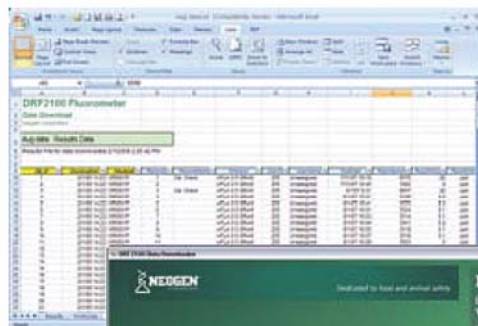

NEOGEN總代理

TPM台灣現用股份有限公司

www.tpm-tpm.com.tw

TEL: 02-2796 8854 FAX:02-2796 8039